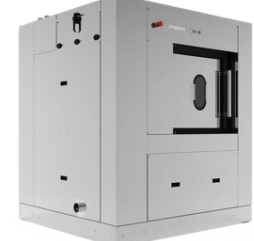

Washing Machine - 55 kg
Barrier Washing
Imesa