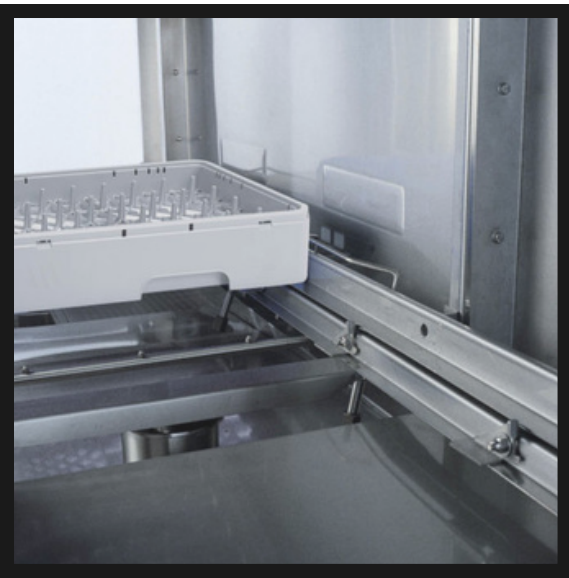

DIWAN

Kitchen & Laundry Solutions

Since 1990

Foodservice Solutions

- Cooking Equipment
- Bakery Equipment
- Refrigeration Line
- Dishwashing Equipment
- Coffee & Bar Equipment
- Preparation Equipment
- Custom Fabrication
- Consulting & Designing

Laundry Solutions

- Washing Machines
- Drying Machines
- Dry Cleaning Machines
- Finishing Equipment

CERTIFIED ITALIAN EXCELLENCE

Made in Germany