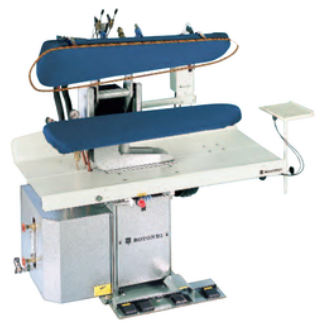

Drying Ironer - 150 Ø 33
Imesa

Drying Ironer - 210 Ø 33
Imesa

Laundry Equipment

Finishing Equipment & Accessories

**Ironing Board with Sleeve Arm
Rotondi**

**Form Finisher
Rotondi**

**Spotting Table
Rotondi**