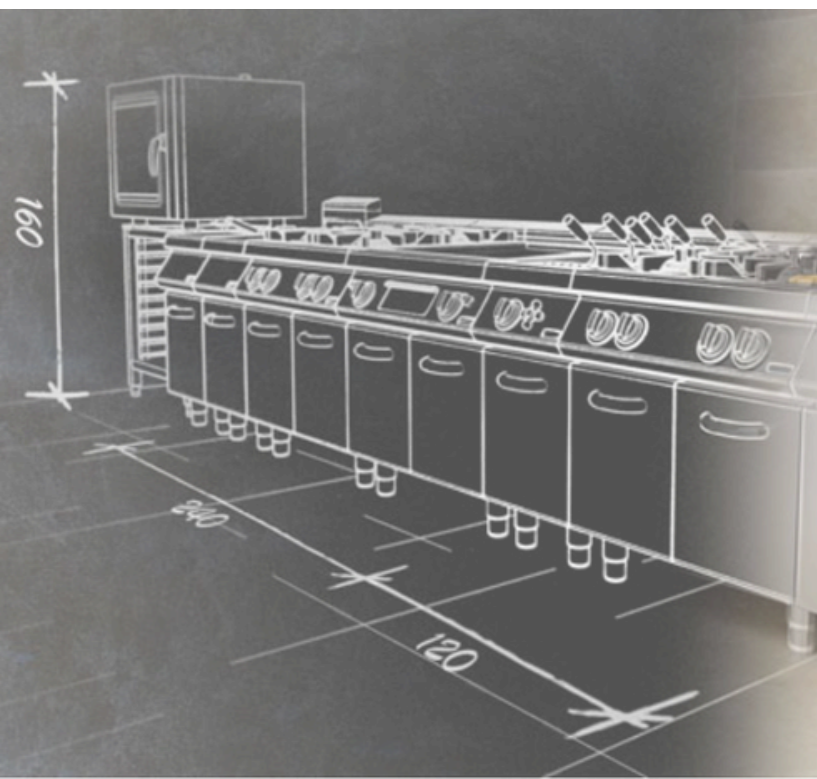

Kitchen & Laundry Solutions

Since 1990

Crafted to Perform Built to Last Unified in Purpose

At Diwan Kitchen & Laundry Solutions, we deliver a comprehensive range of professional equipment designed to work in perfect harmony. From cooking lines to refrigeration, dishwashing, laundry systems, and neutral equipment, every element is crafted for functional compatibility and design coherence.

Our solutions bring together precision engineering, durable materials, and seamless integration — ensuring performance, reliability, and ergonomic comfort. With a unified approach to technology and style, At Diwan transforms your workspace into a streamlined, high-efficiency environment tailored for culinary excellence.